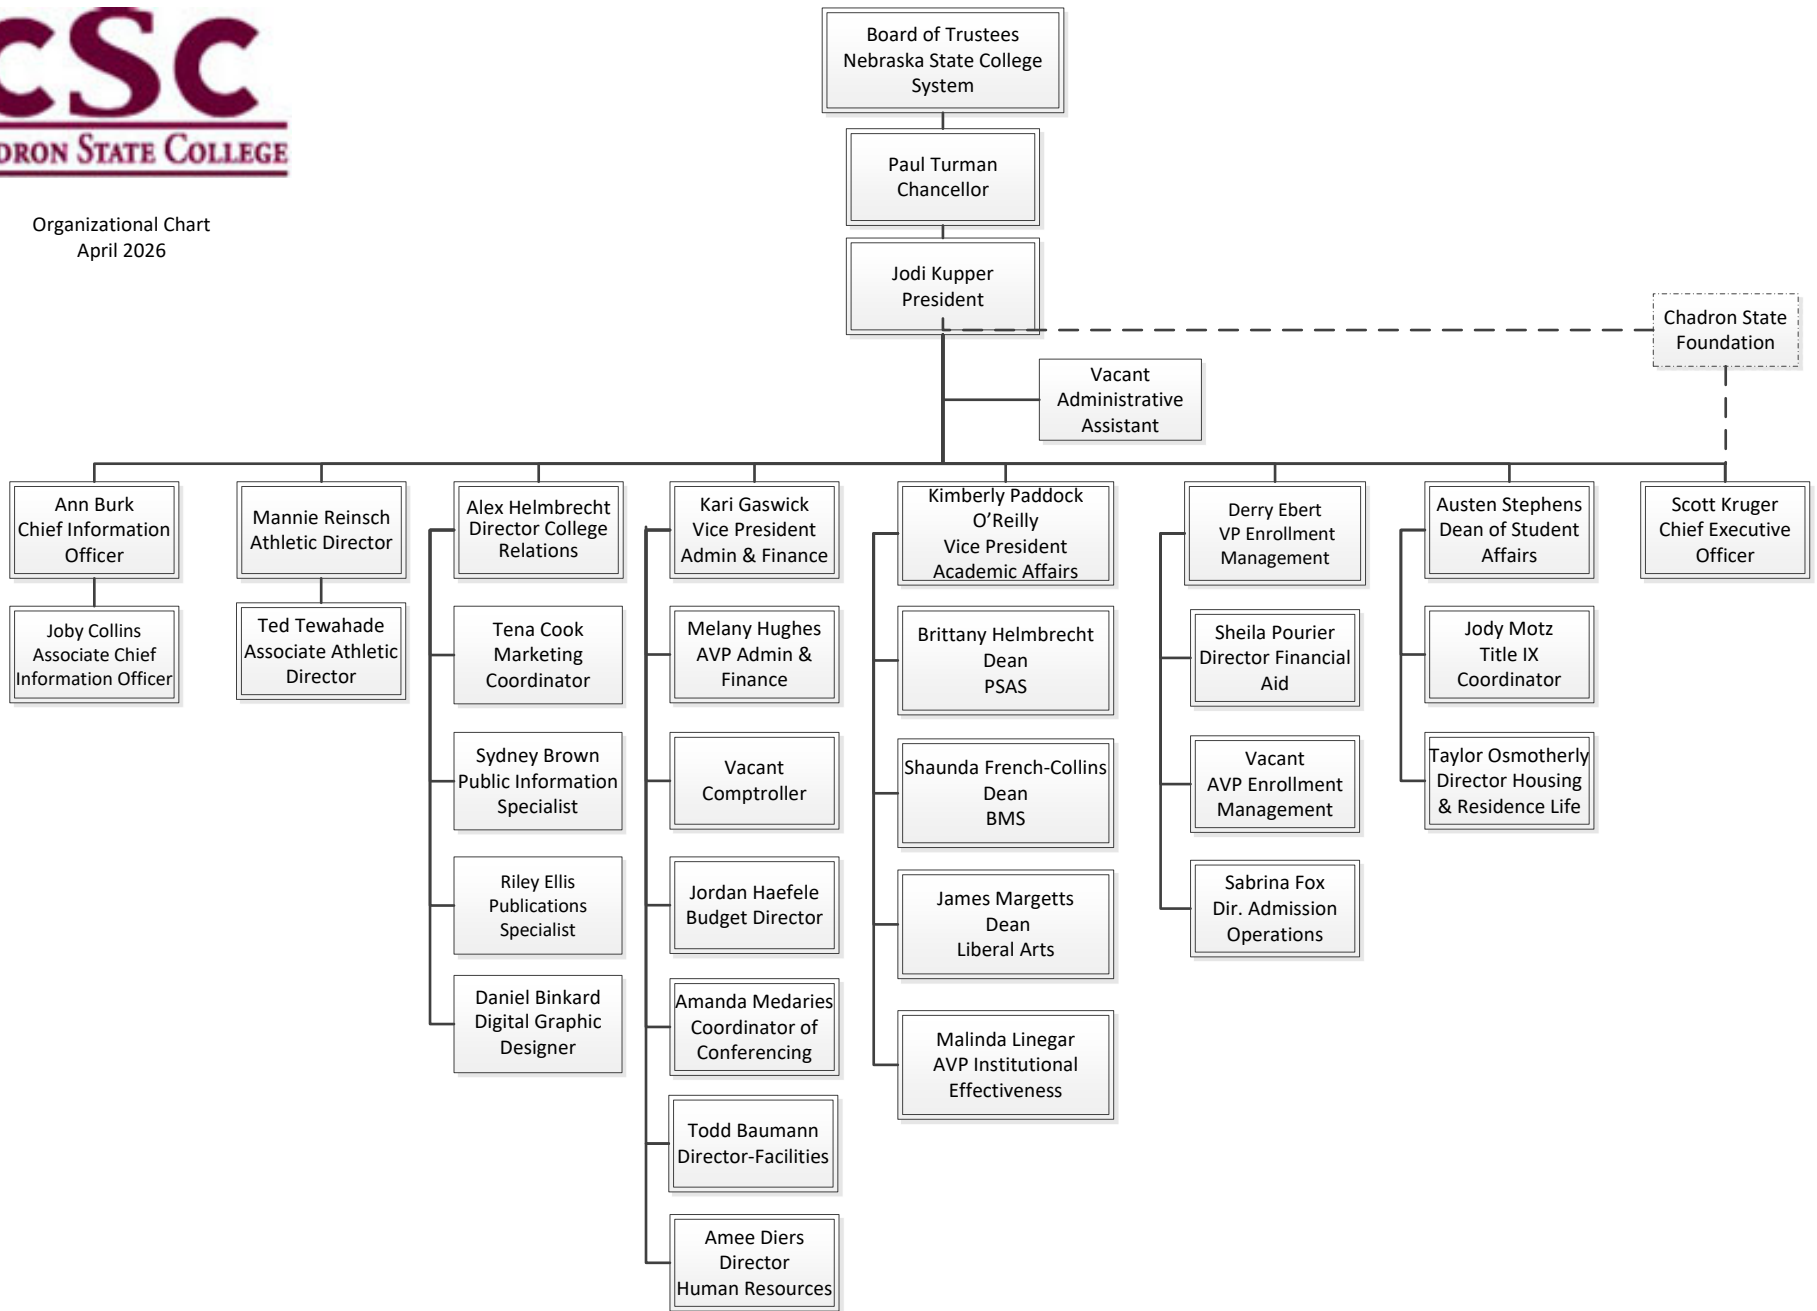

Organizational Chart
April 2026

Shaunda French-Collins
Dean

Emily Snitily
Office Assistant III

Jessy Roberts
Office Assistant II

Jennifer Wittrock
Office Assistant I

Stacie Mittleider
Office Assistant II

Steven Rolfsmeier
Director-Museum

Gregory Moses
Associate Professor
Chair Math

Gary Dusek
Professor
Chair Business

Mary Keithly
Associate Professor
Chair Phys. Sci.

Mathew Brust
Professor
Chair of Bio. Sci.

Rob Stack
Professor

Jordan Haas
Assistant Professor

Detsinh Sayaloune
Instructor

Vacant
Assistant Professor

Vacant
Assistant Professor

Caitlin Redden
Assistant Professor

Nicholas Fisher
Assistant Professor

Stephen Forsha
Associate Professor

Comfort Akuh
Lecturer

Jamie Hamaker
Professor

Amir Manzoor
Associate Professor

Diya Ganguly
Assistant Professor

Vacant
Assistant Professor

Cassandra Ritzen
Associate Professor

Pil Joon Kim
Associate Professor

Ruizhu (Rachel) Dai
Assistant Professor