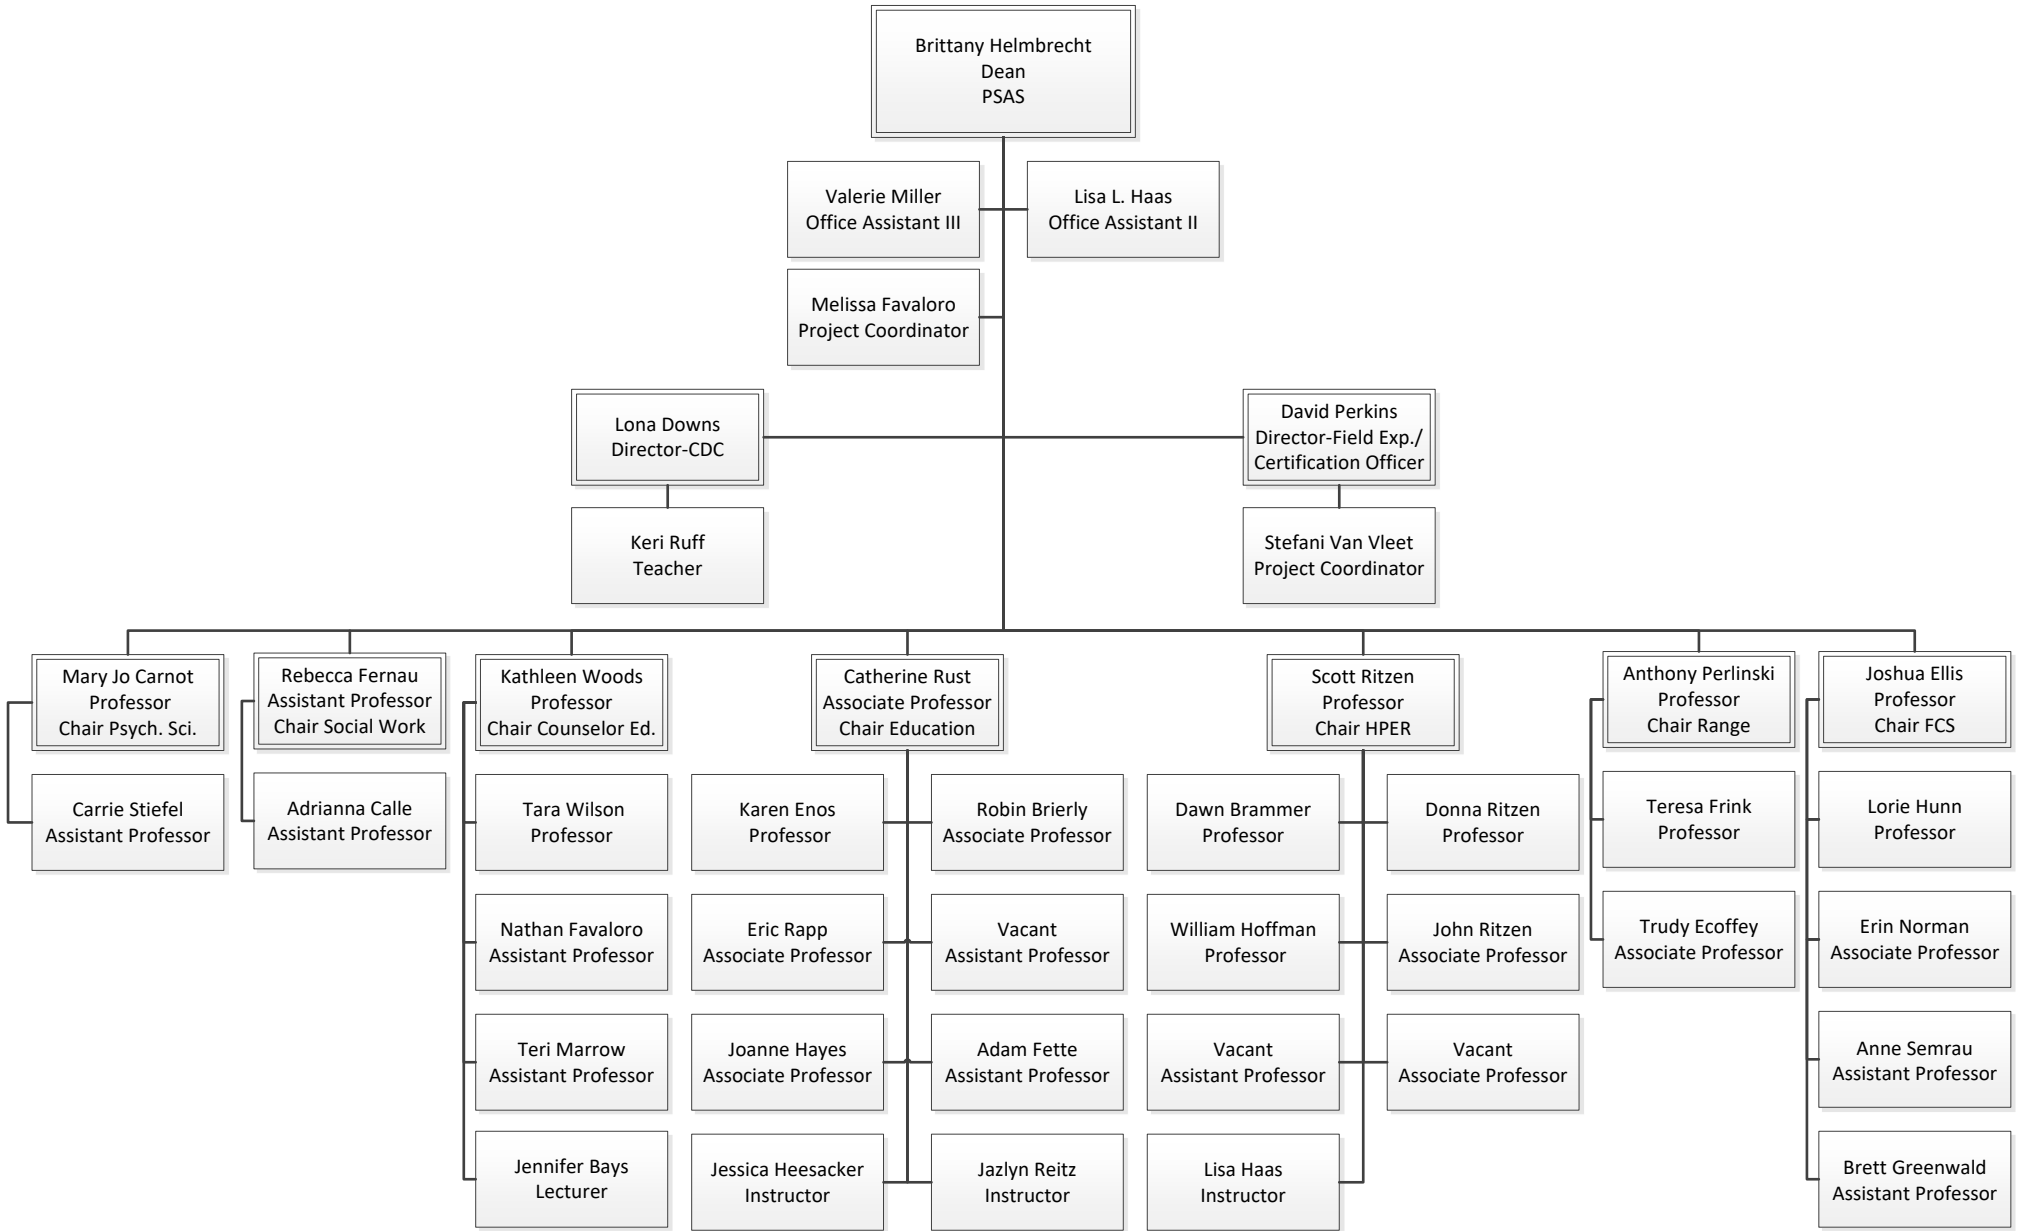

Organizational Chart
April 2026

Shaunda French-Collins
Dean

Emily Snitily
Office Assistant III

Jessy Roberts
Office Assistant II

Jennifer Wittrock
Office Assistant I

Stacie Mittleider
Office Assistant II

Steven Rolfsmeier
Director-Museum

Gregory Moses
Associate Professor
Chair Math

Gary Dusek
Professor
Chair Business

Mary Keithly
Associate Professor
Chair Phys. Sci.

Mathew Brust
Professor
Chair of Bio. Sci.

Rob Stack
Professor

Jordan Haas
Assistant Professor

Detsinh Sayaloune
Instructor

Vacant
Assistant Professor

Vacant
Assistant Professor

Caitlin Redden
Assistant Professor

Nicholas Fisher
Assistant Professor

Stephen Forsha
Associate Professor

Comfort Akuh
Lecturer