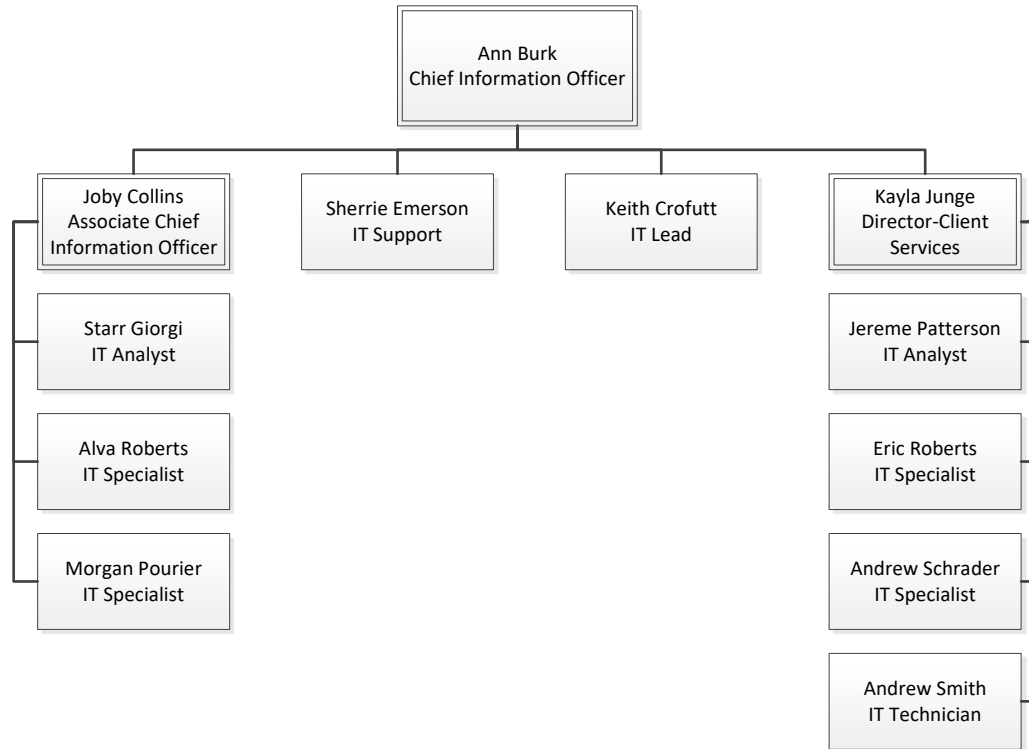

Organizational Chart
April 2026

Shaunda French-Collins
Dean

Emily Snitily
Office Assistant III

Jessy Roberts
Office Assistant II

Jennifer Wittrock
Office Assistant I

Stacie Mittleider
Office Assistant II

Steven Rolfsmeier
Director-Museum