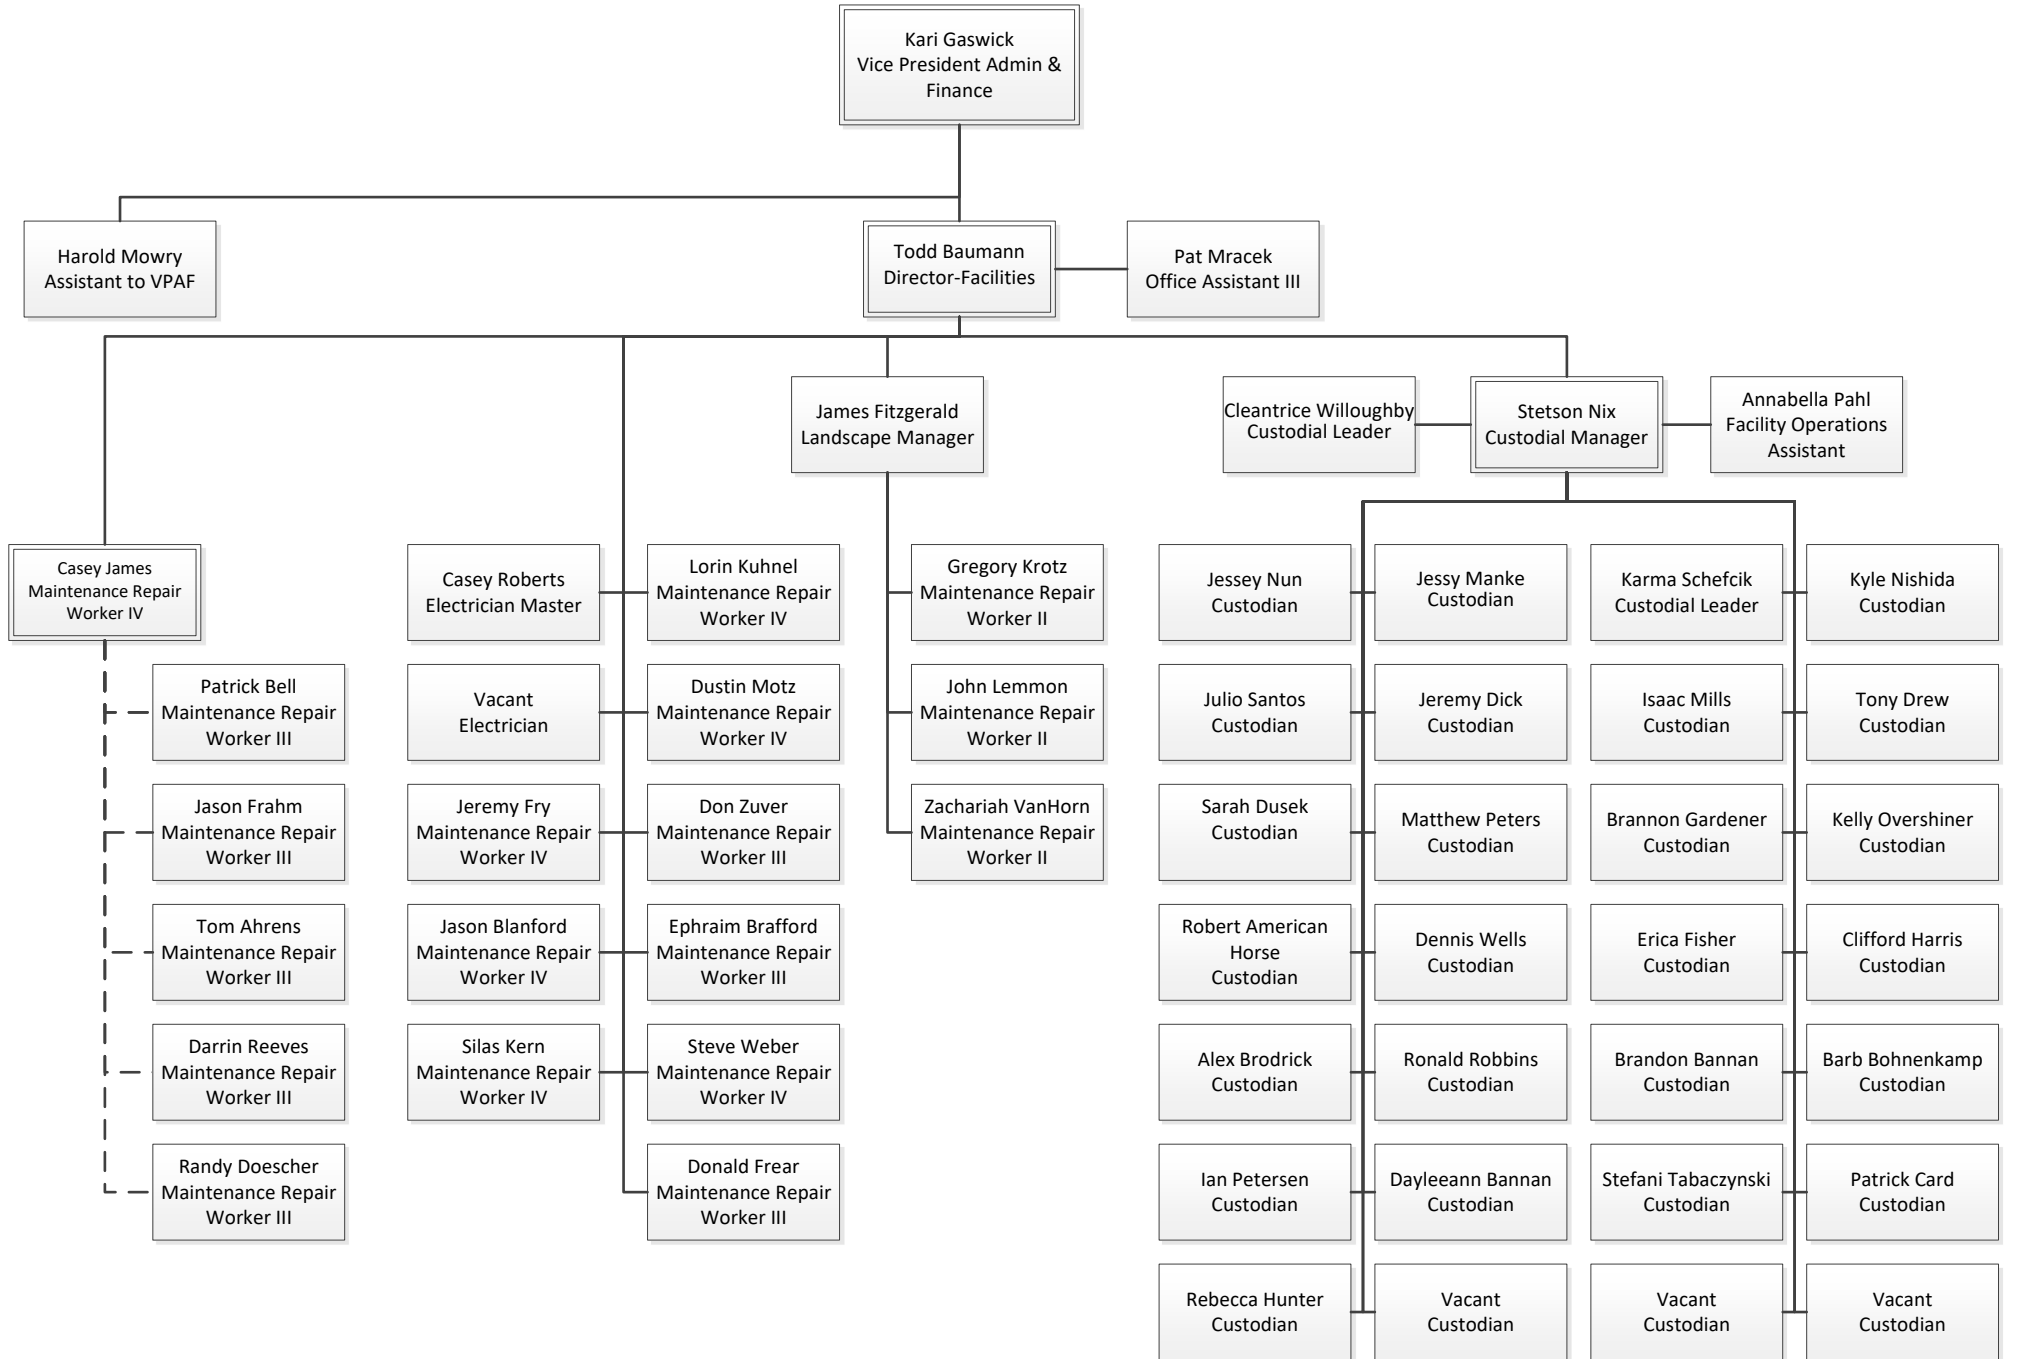

Organizational Chart
April 2026

Shaunda French-Collins
Dean

Emily Snitily
Office Assistant III

Jessy Roberts
Office Assistant II

Jennifer Wittrock
Office Assistant I

Stacie Mittleider
Office Assistant II

Steven Rolfsmeier
Director-Museum

Gregory Moses
Associate Professor
Chair Math

Gary Dusek
Professor
Chair Business

Mary Keithly
Associate Professor
Chair Phys. Sci.

Mathew Brust
Professor
Chair of Bio. Sci.

Rob Stack
Professor

Jordan Haas
Assistant Professor

Detsinh Sayaloune
Instructor

Vacant
Assistant Professor

Vacant
Assistant Professor

Caitlin Redden
Assistant Professor

Nicholas Fisher
Assistant Professor

Stephen Forsha
Associate Professor

Comfort Akuh
Lecturer

Jamie Hamaker
Professor

Amir Manzoor
Associate Professor

Diya Ganguly
Assistant Professor

Vacant
Assistant Professor

Cassandra Ritzen
Associate Professor

Pil Joon Kim
Associate Professor

Ruizhu (Rachel) Dai
Assistant Professor