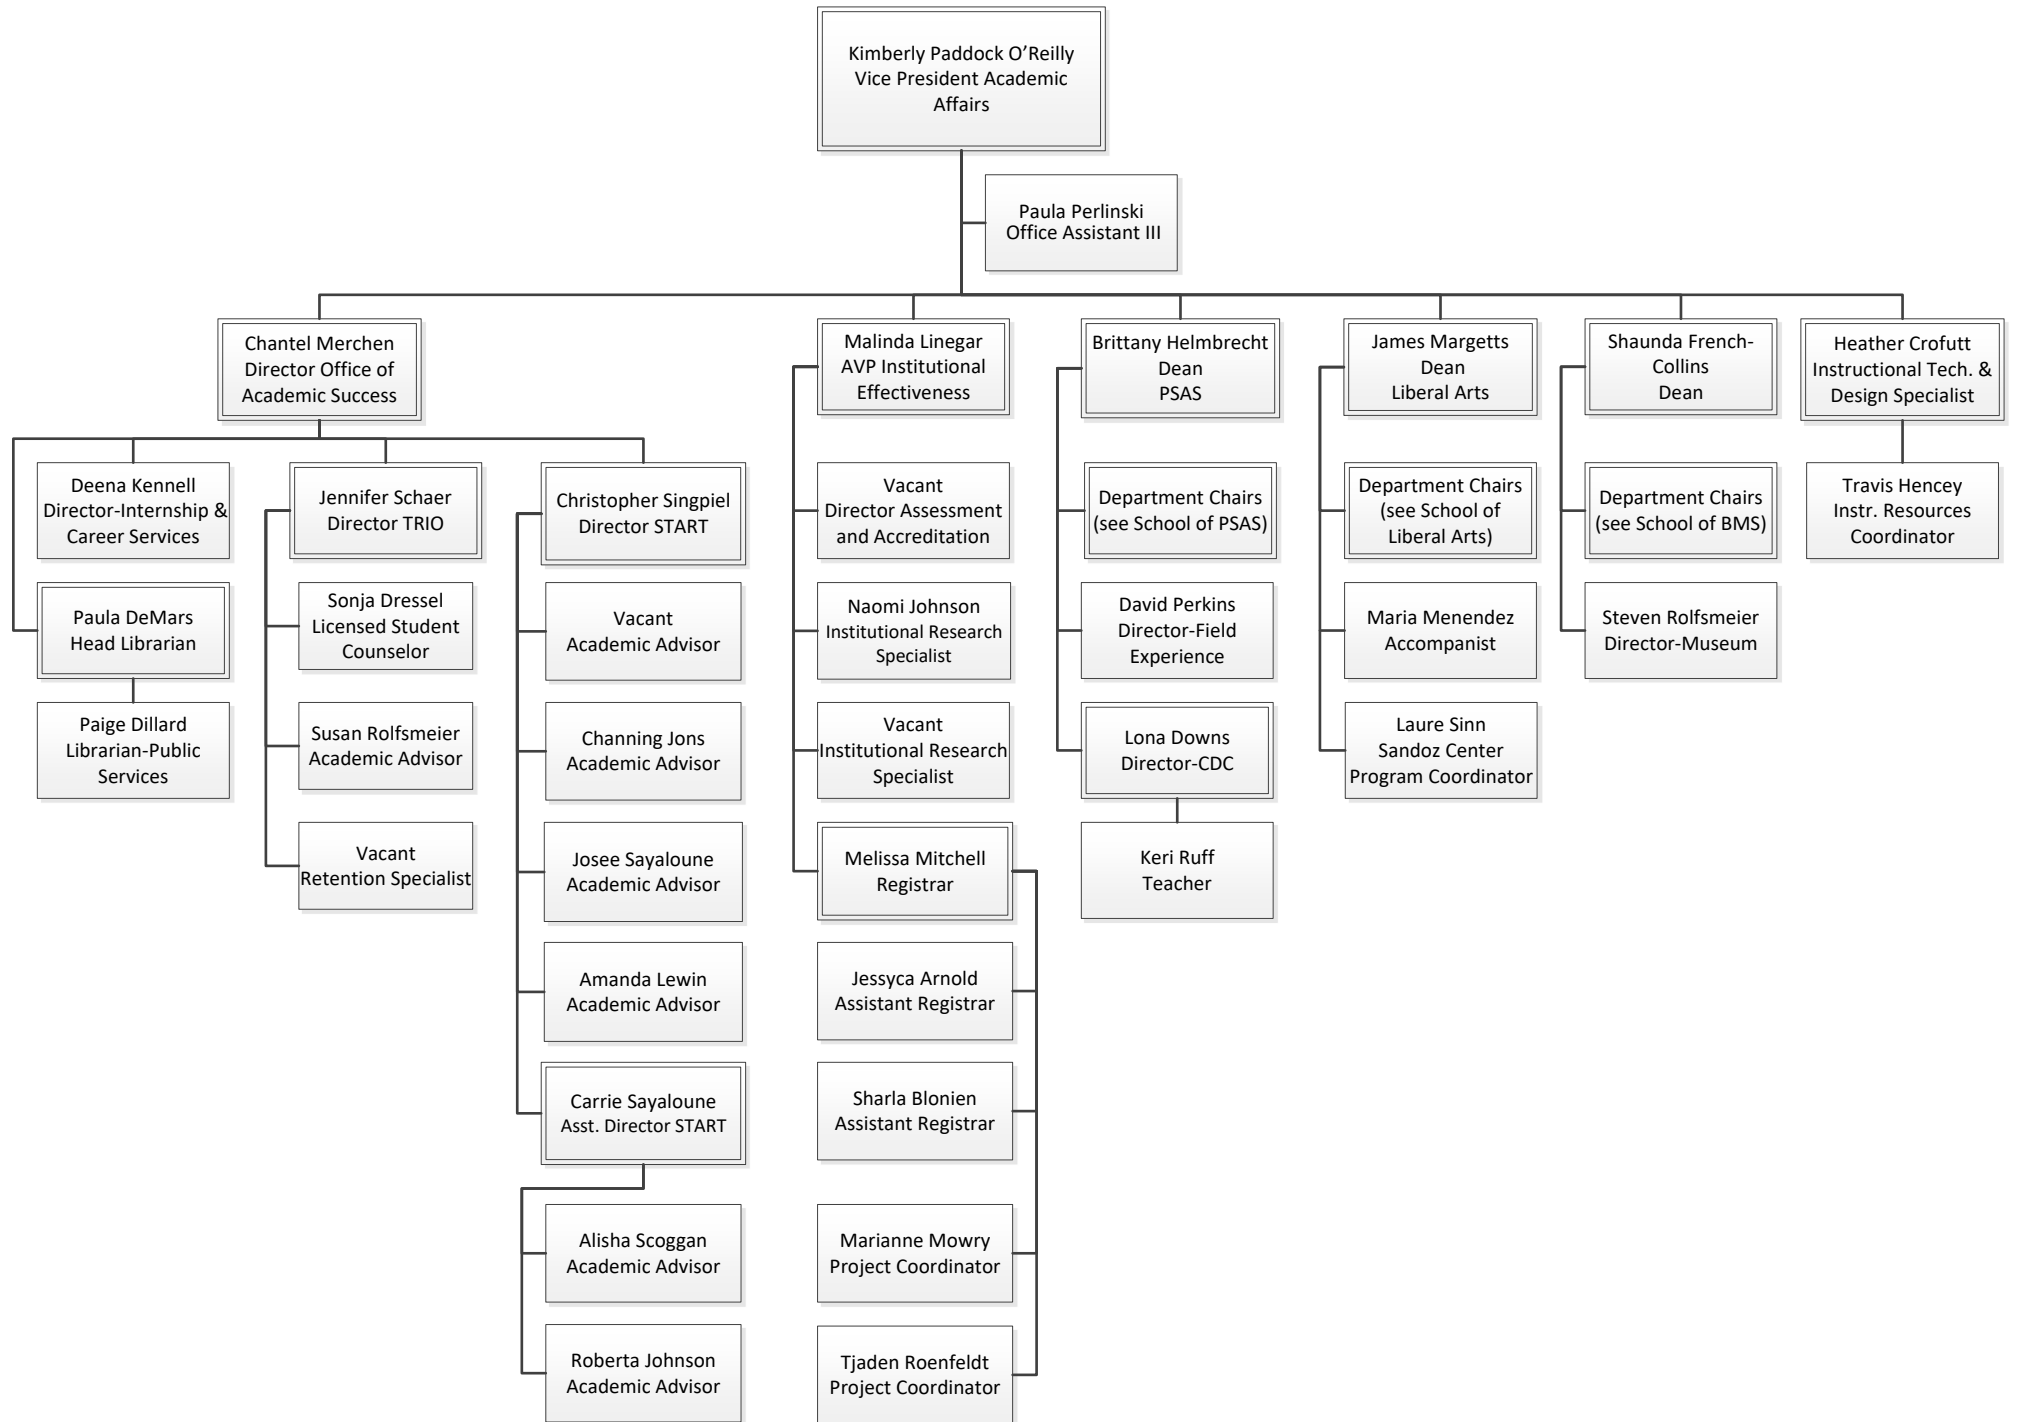

Organizational Chart
April 2026

Shaunda French-Collins
Dean

Emily Snitily
Office Assistant III

Jessy Roberts
Office Assistant II

Jennifer Wittrock
Office Assistant I

Stacie Mittleider
Office Assistant II

Steven Rolfsmeier
Director-Museum

Gregory Moses
Associate Professor
Chair Math

Gary Dusek
Professor
Chair Business

Mary Keithly
Associate Professor
Chair Phys. Sci.

Mathew Brust
Professor
Chair of Bio. Sci.

Rob Stack
Professor

Jordan Haas
Assistant Professor

Detsinh Sayaloune
Instructor

Vacant
Assistant Professor

Vacant
Assistant Professor

Caitlin Redden
Assistant Professor

Nicholas Fisher
Assistant Professor

Stephen Forsha
Associate Professor

Comfort Akuh
Lecturer

Jamie Hamaker
Professor

Amir Manzoor
Associate Professor

Diya Ganguly
Assistant Professor

Vacant
Assistant Professor

Cassandra Ritzen
Associate Professor

Pil Joon Kim
Associate Professor

Ruizhu (Rachel) Dai
Assistant Professor