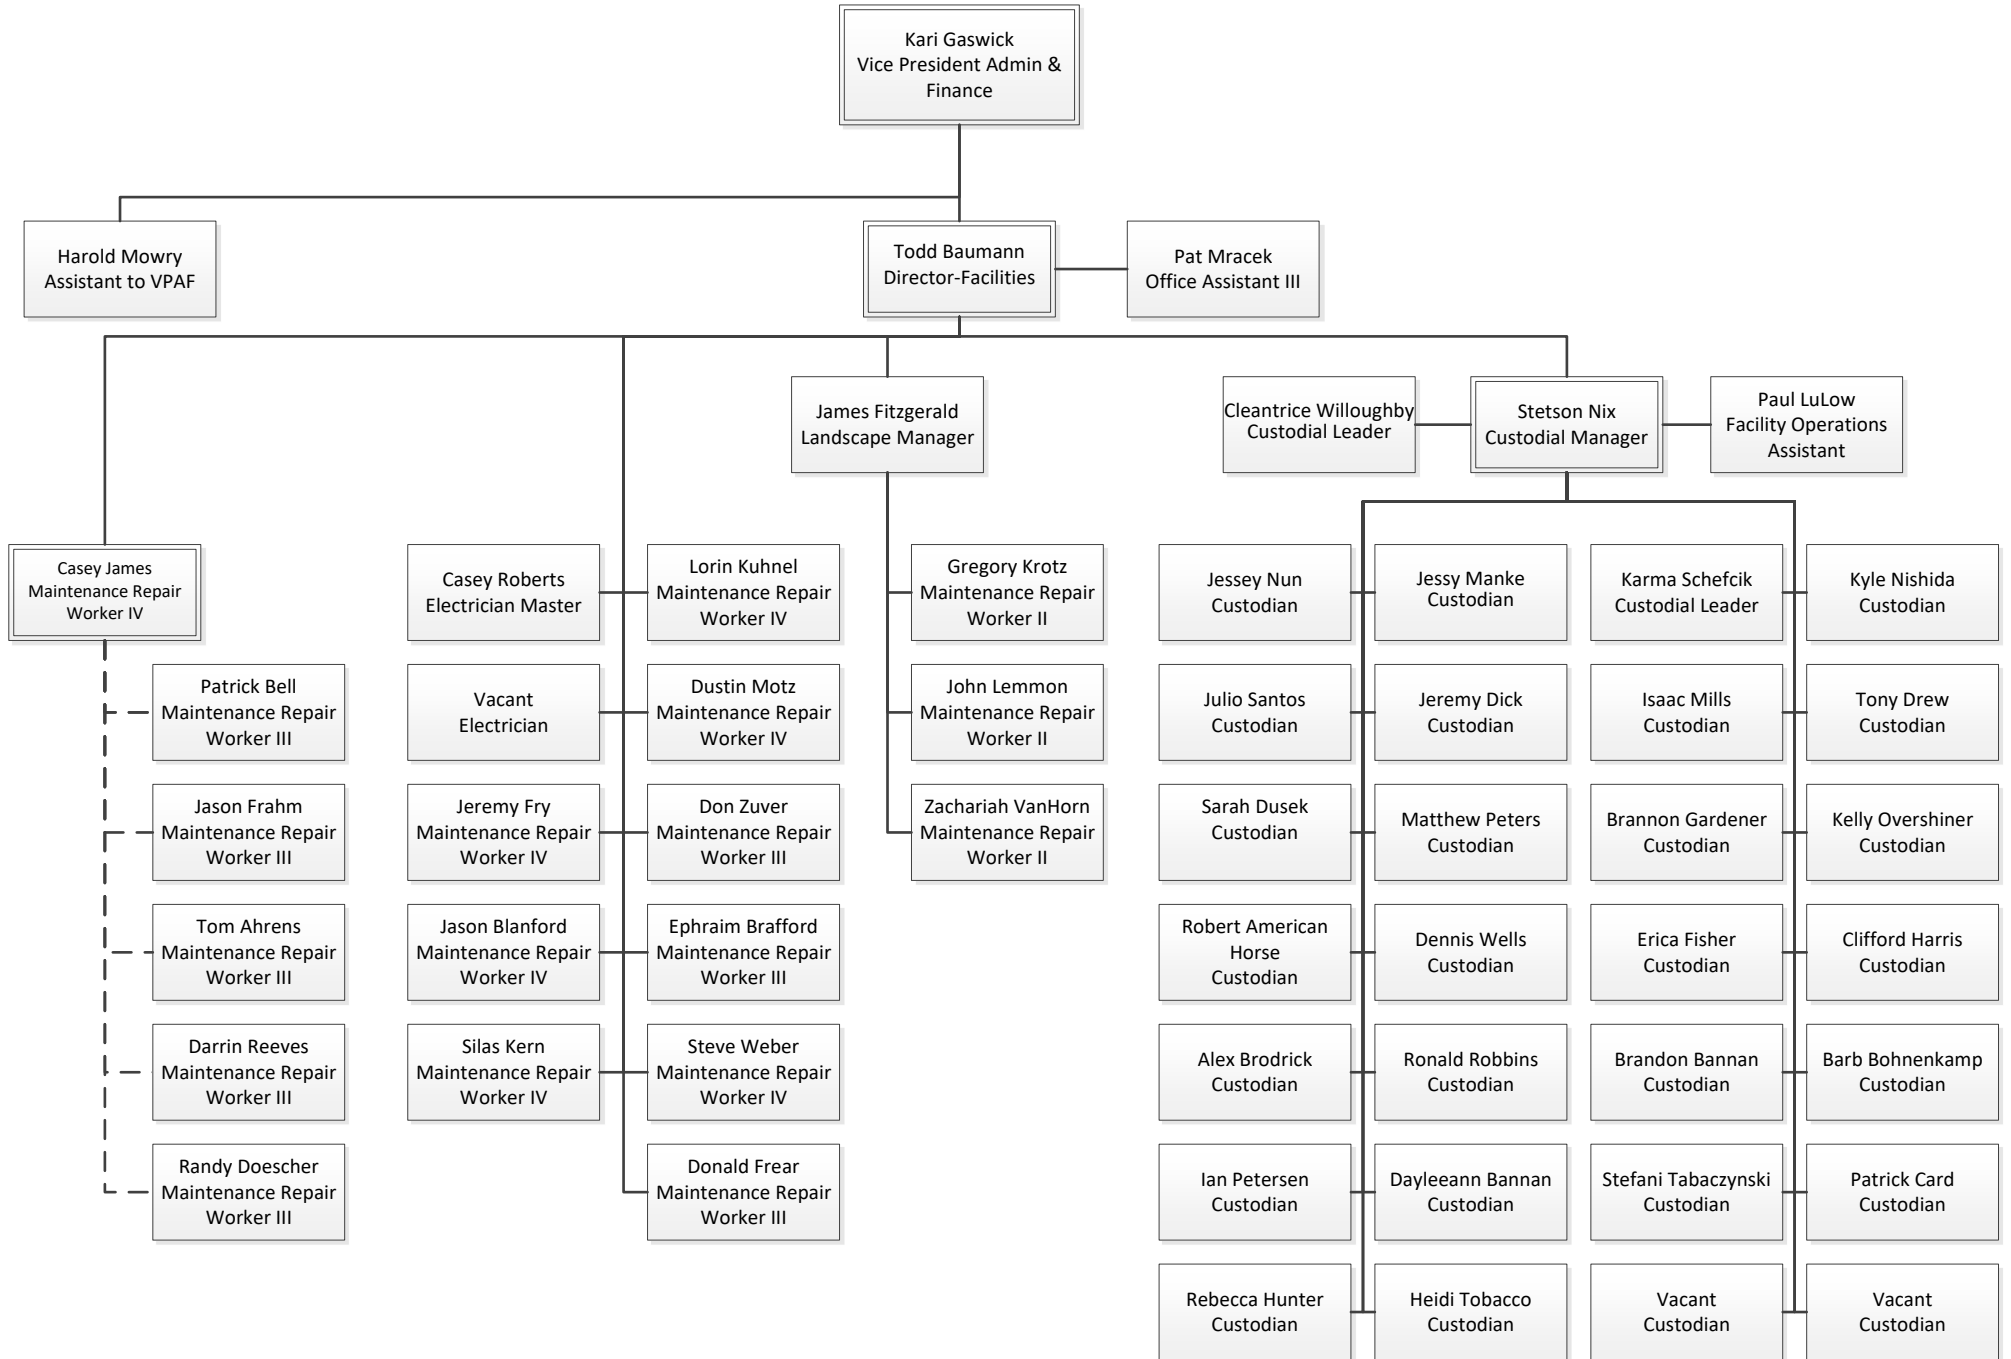

Organizational Chart
June 2026

Shaunda French-Collins
Dean

Emily Snitily
Office Assistant III

Jessy Roberts
Office Assistant II

Jennifer Wittrock
Office Assistant I

Stacie Mittleider
Office Assistant II

Steven Rolfsmeier
Director-Museum

Gregory Moses
Associate Professor
Chair Math

Gary Dusek
Professor
Chair Business

Mary Keithly
Associate Professor
Chair Phys. Sci.

Mathew Brust
Professor
Chair of Bio. Sci.

Rob Stack
Professor

Jordan Haas
Assistant Professor

Detsinh Sayaloune
Instructor

Vacant
Assistant Professor

Vacant
Assistant Professor

Caitlin Redden
Assistant Professor

Nicholas Fisher
Assistant Professor

Stephen Forsha
Associate Professor

Comfort Akuh
Lecturer