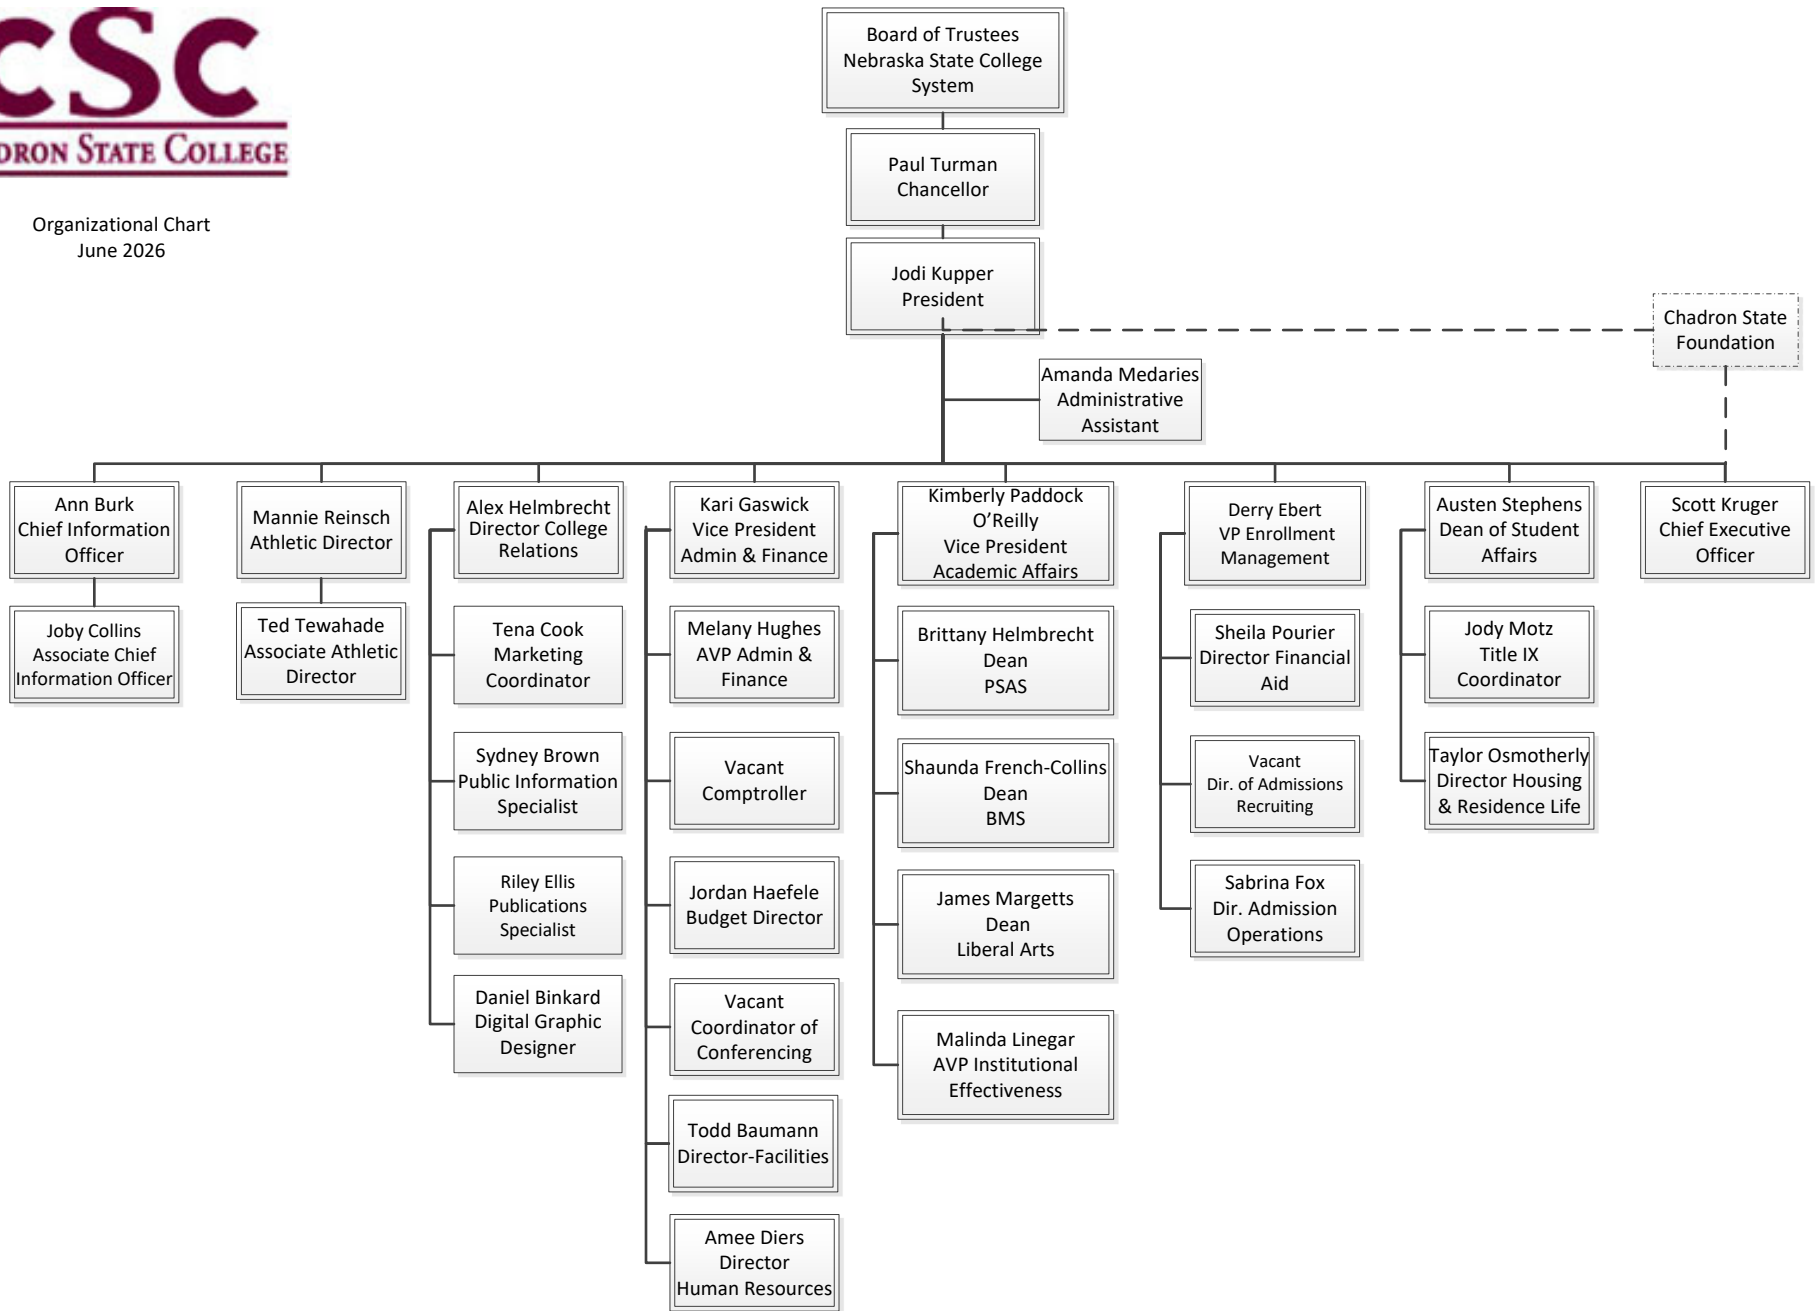

Organizational Chart
June 2026

Shaunda French-Collins
Dean

Emily Snitily
Office Assistant III

Jessy Roberts
Office Assistant II

Jennifer Wittrock
Office Assistant I

Stacie Mittleider
Office Assistant II

Steven Rolfsmeier
Director-Museum

Gregory Moses
Associate Professor
Chair Math

Gary Dusek
Professor
Chair Business

Mary Keithly
Associate Professor
Chair Phys. Sci.

Mathew Brust
Professor
Chair of Bio. Sci.

Rob Stack
Professor

Jordan Haas
Assistant Professor

Detsinh Sayaloune
Instructor

Vacant
Assistant Professor

Vacant
Assistant Professor

Caitlin Redden
Assistant Professor

Nicholas Fisher
Assistant Professor

Stephen Forsha
Associate Professor

Comfort Akuh
Lecturer

Mary Clai Jones
Associate Professor

T Deane Tucker
Professor

Joel Schreuder
Professor

Michael Stephens
Professor

Trudy Denham
Associate Professor

Gabriella Pruitt-Santos
Assistant Professor

Katelyn Lambert
Instructor