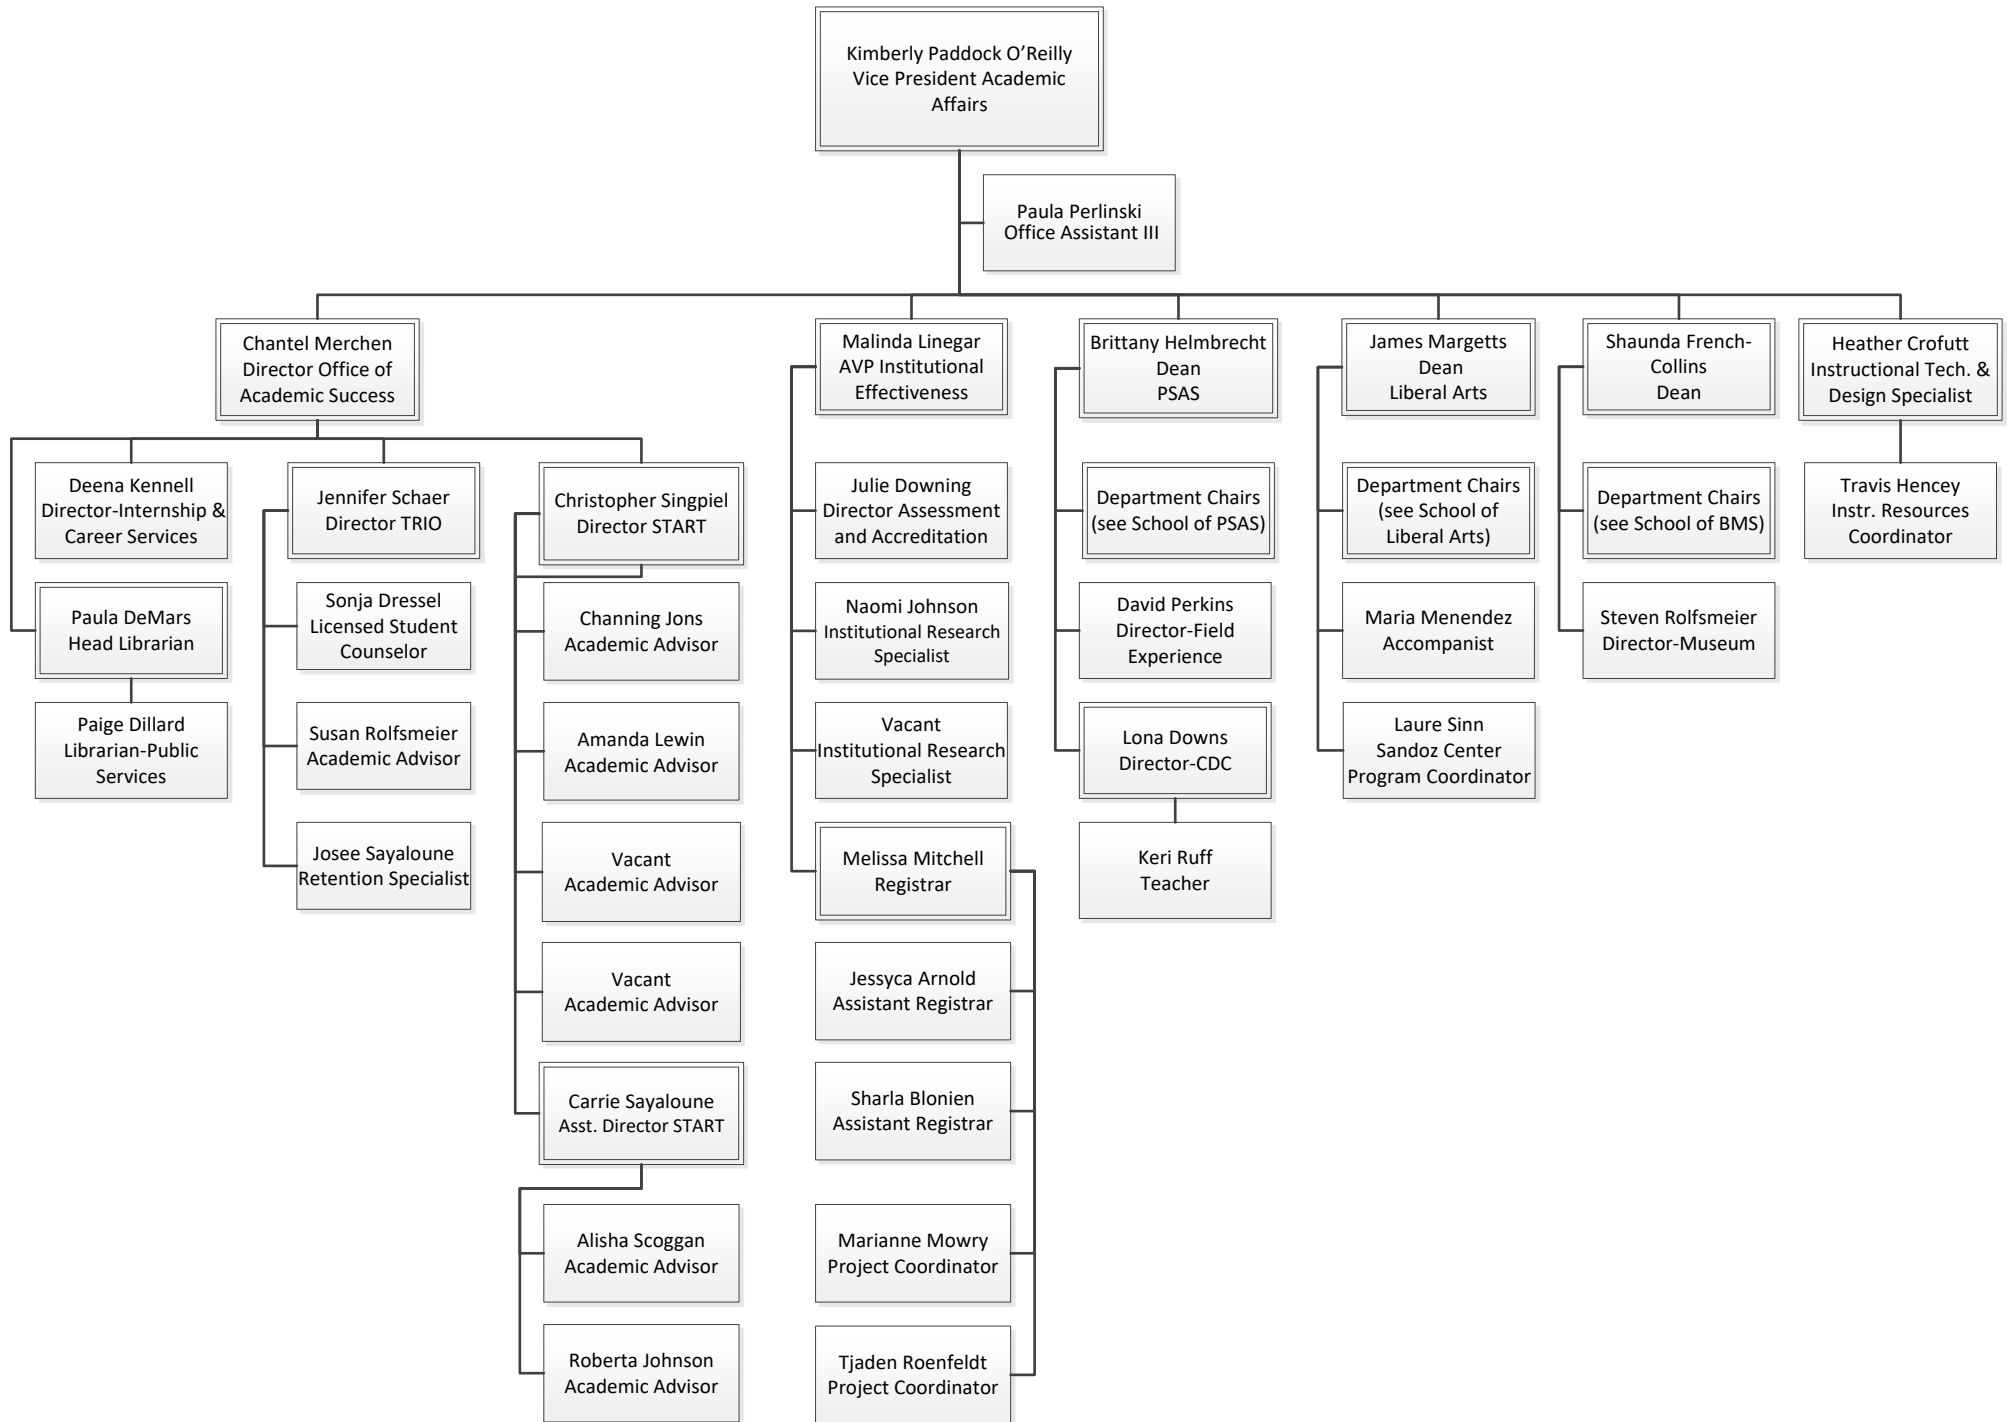

Organizational Chart
June 2026

Shaunda French-Collins
Dean

Emily Snitily
Office Assistant III

Jessy Roberts
Office Assistant II

Jennifer Wittrock
Office Assistant I

Stacie Mittleider
Office Assistant II

Steven Rolfsmeier
Director-Museum

Gregory Moses
Associate Professor
Chair Math

Gary Dusek
Professor
Chair Business

Mary Keithly
Associate Professor
Chair Phys. Sci.

Mathew Brust
Professor
Chair of Bio. Sci.

Rob Stack
Professor

Jordan Haas
Assistant Professor

Detsinh Sayaloune
Instructor

Vacant
Assistant Professor

Vacant
Assistant Professor

Caitlin Redden
Assistant Professor

Nicholas Fisher
Assistant Professor

Stephen Forsha
Associate Professor

Comfort Akuh
Lecturer