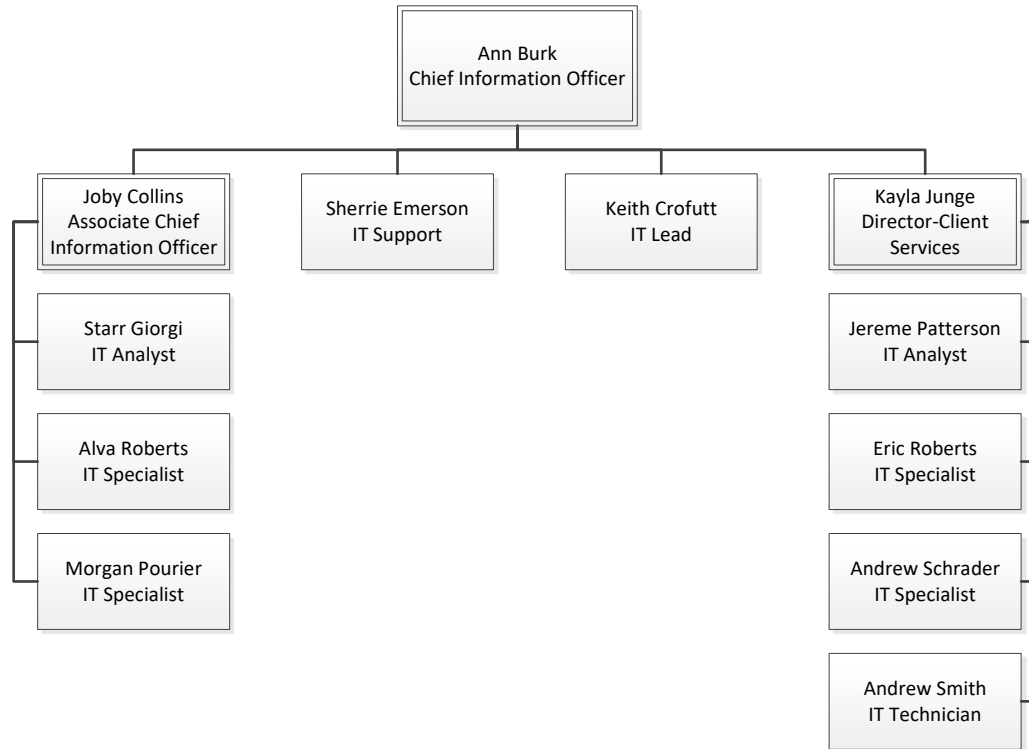

Organizational Chart
June 2026

Shaunda French-Collins
Dean

Emily Snitily
Office Assistant III

Jessy Roberts
Office Assistant II

Jennifer Wittrock
Office Assistant I

Stacie Mittleider
Office Assistant II

Steven Rolfsmeier
Director-Museum