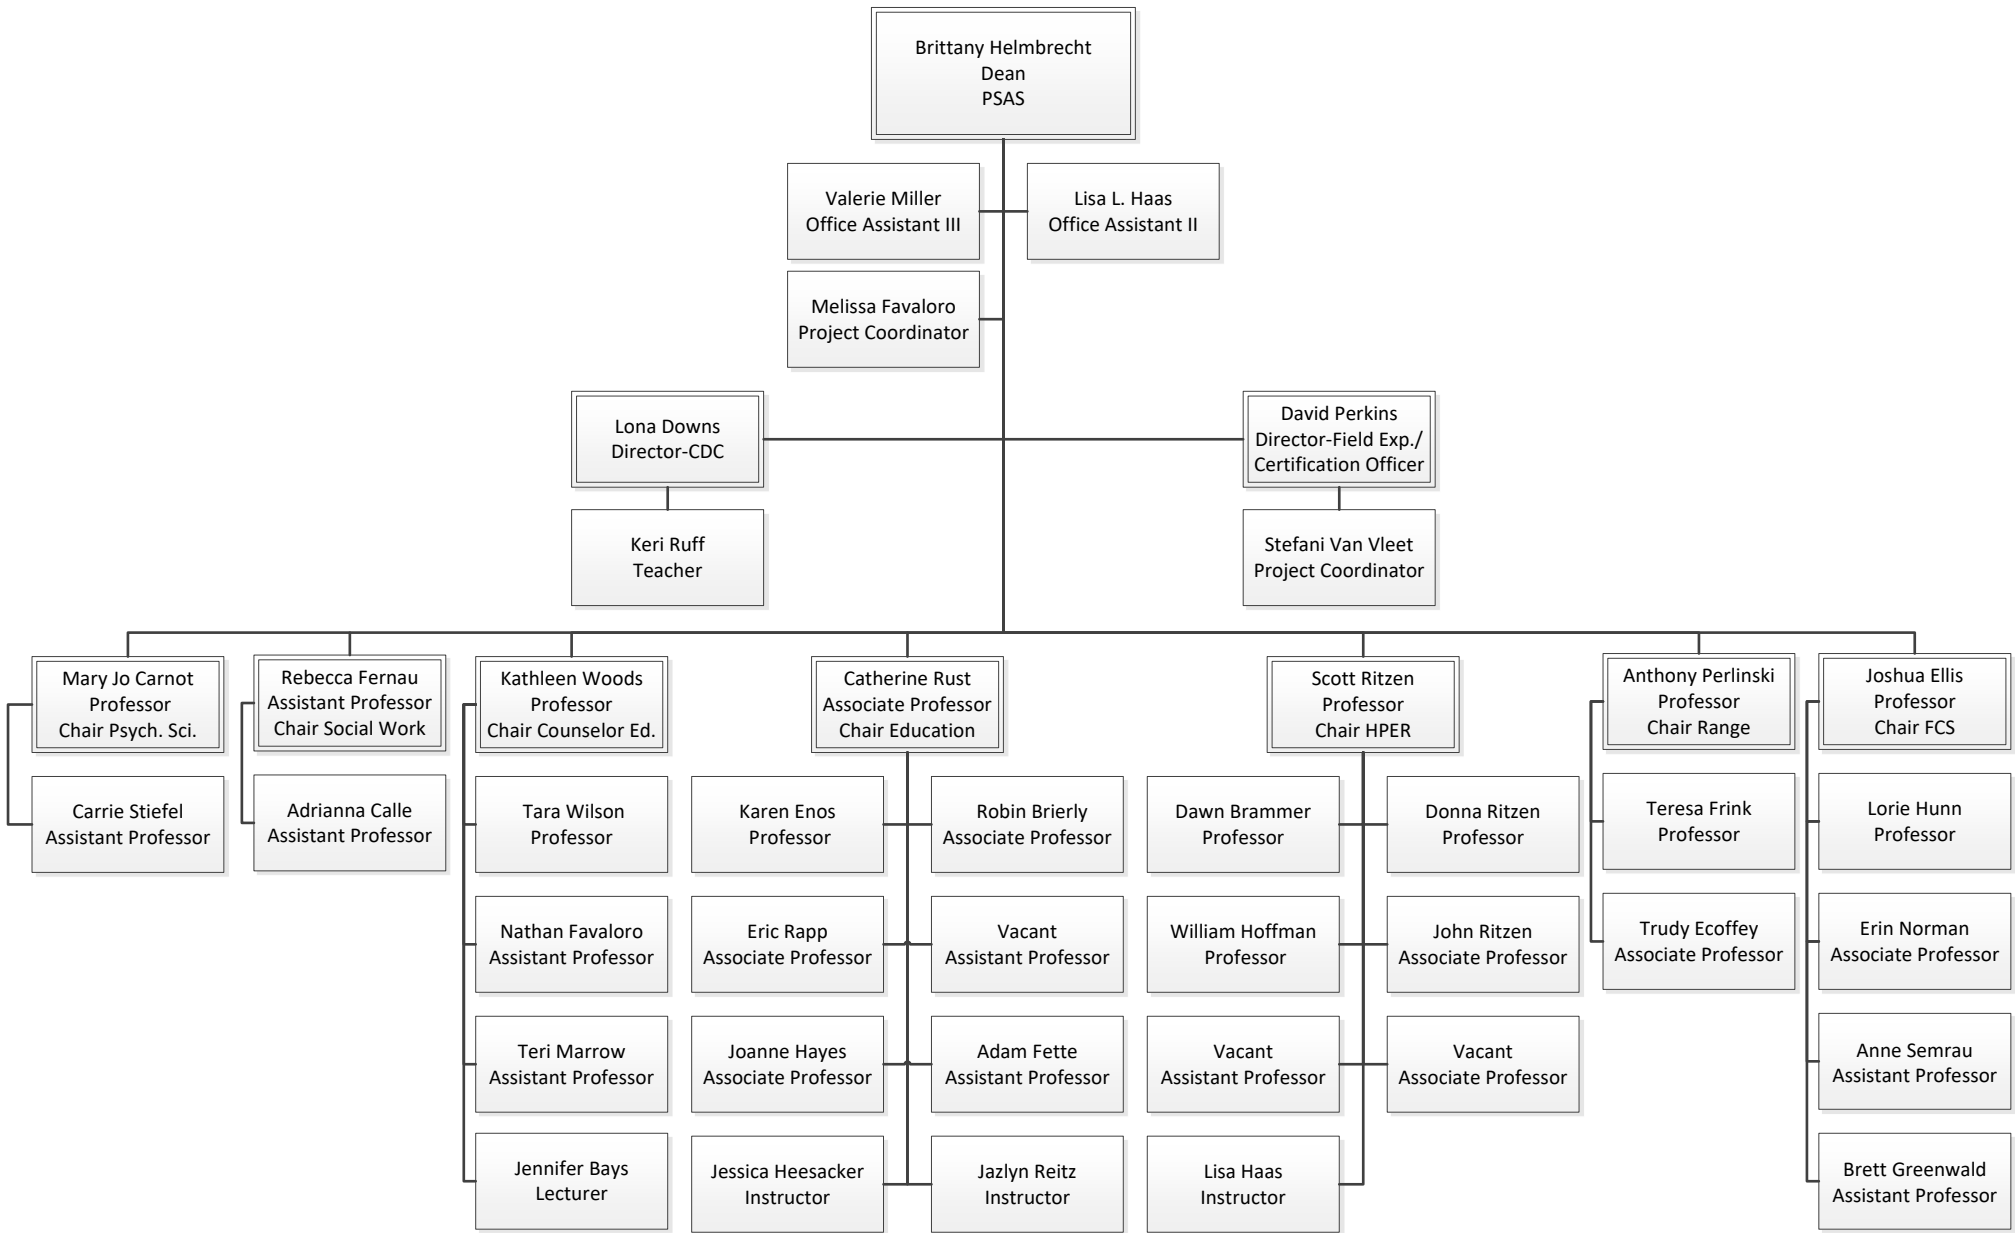

Organizational Chart
June 2026

Shaunda French-Collins
Dean

Emily Snitily
Office Assistant III

Jessy Roberts
Office Assistant II

Jennifer Wittrock
Office Assistant I

Stacie Mittleider
Office Assistant II

Steven Rolfsmeier
Director-Museum